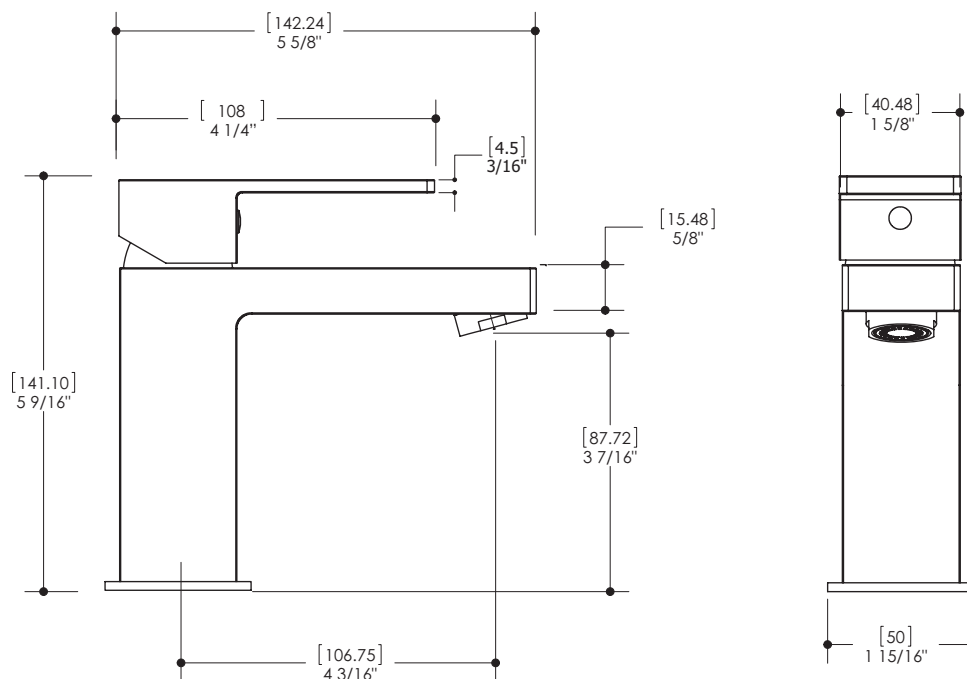

FEATURES

Solid brass construction - **LEAD FREE**
 Single volume and temperature lever control
 Aerated water flow
 Pop-up drain with overflow # ABDR00699
 Ceramic cartridge # ABCA86094
 3/8" connection
 18" stainless steel braided supply hose

CODE & COMPLIANCE

AB1953

SPECS AT LARGE

Overall spout projection: 5 5/8" Faucet flow rate: 1.5 gpm
 CC spout projection: 4 3/16" Mounting hole: 1 3/8"
 Total faucet height: 5 9/16" Counter depth: 1 3/8"

EXPLOSION PARTS