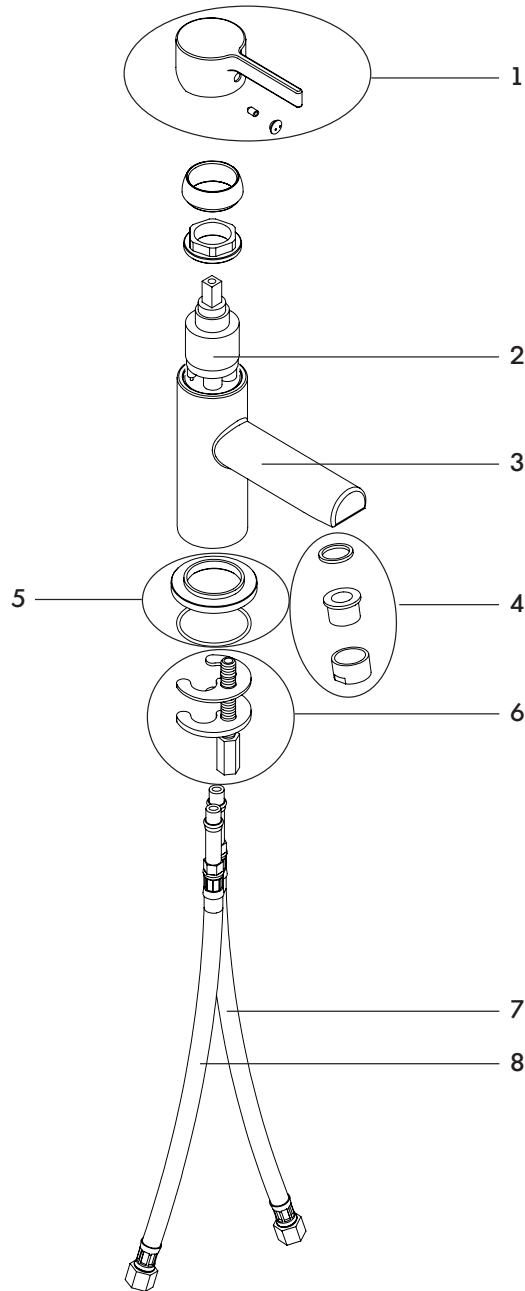

## FEATURES

- Solid brass construction - **LEAD FREE**
- Single volume and temperature lever control
- Aerated water flow
- Press pop-up drain with overflow # ABRD00699
- Ceramic cartridge
- 3/8" connection
- 18" stainless steel braided supply hose

## SPECS AT LARGE

Overall spout projection: 6"  
 CC spout projection: 4 3/8"  
 Total faucet height: 5 7/8"

Flow rate: 1.5 gpm  
 Mounting hole: 1 3/8"  
 Counter depth: 1 3/8"

## EXPLOSION PARTS

Item	Code	English	Français
1	ABFC68273	Handle Kit	Ensemble poignée
2	ABCA04075	35mm cartridge	Cartouche 35mm
3	ABFC10475	Faucet body	Corps du robinet
4	ABAE14003	Aerator kit	Ensemble aérateur