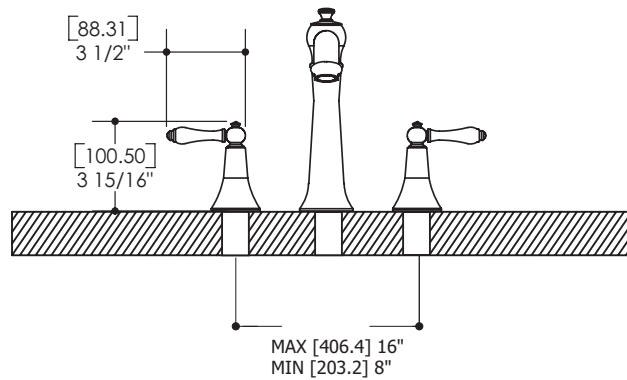

## FEATURES

Solid brass construction  
 Aerated water flow  
 Mechanical drain # ABDR01002  
 Ceramic cartridge # hot ABCA30911 cold ABCA30921  
 1/2" NPT connection

## SPECS AT LARGE

Overall spout projection: 7"  
 Total faucet height: 8 15/16"  
 Flow rate: 2.2 gpm  
 Mounting hole: 1 3/8"  
 Counter depth: 1 3/8"

EXPLOSION PARTS