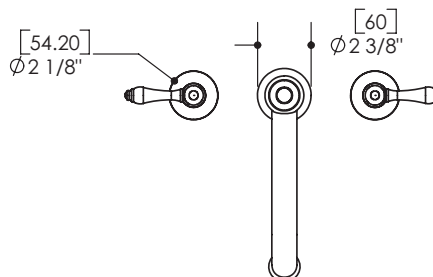

## FEATURES

Solid brass construction  
 Aerated water flow  
 Mechanical drain # ABDR01002  
 Ceramic cartridge # hot ABCA30911 cold ABCA30921  
 1/2" NPT connection

## SPECS AT LARGE

Overall spout projection: 7"  
 Total faucet height: 8 15/16"  
 Flow rate: 2.2 gpm  
 Mounting hole: 1 3/8"  
 Counter depth: 1 3/8"

EXPLOSION PARTS