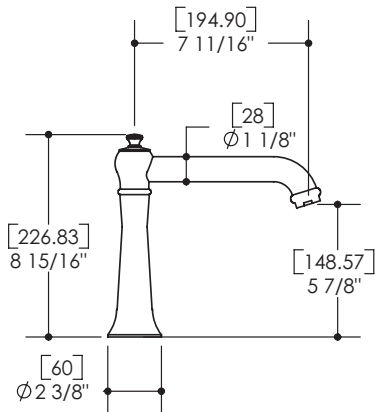

## FEATURES

Solid brass construction  
 Aerated water flow  
 Mechanical drain # ABDR01002  
 Ceramic cartridge # hot ABCA30911 cold ABCA30921  
 1/2" NPT connection

## SPECS AT LARGE

Overall spout projection: 7"  
 Total faucet height: 8 15/16"  
 Flow rate: 2.2 gpm  
 Mounting hole: 1 3/8"  
 Counter depth: 1 3/8"

EXPLOSION PARTS