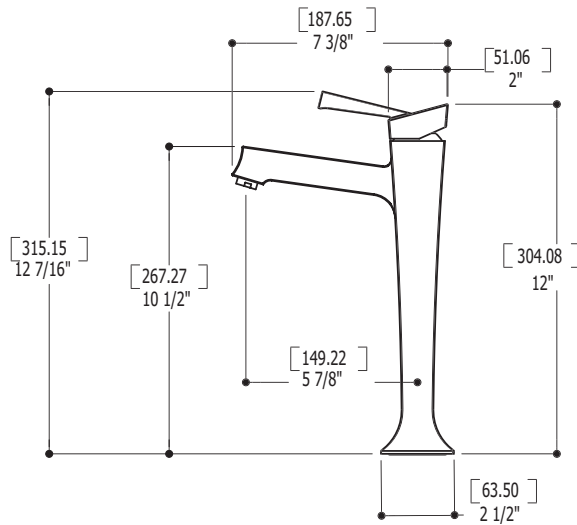

FEATURES

- Solid brass construction
- Single volume and temperature lever control
- Aerated water flow
- Press pop-up drain with overflow # ABDR00699
- Ceramic cartridge # ABCA01174
- 3/8" connection
- 18" stainless steel braided supply hose

SPECS AT LARGE

- Overall spout projection: 7 3/8" Flow rate: 2 gpm
- CC spout projection: 5 7/8" Mounting hole: 1 3/8"
- Total faucet height: 12 7/16" Counter depth: 1 3/8"

EXPLOSION PARTS