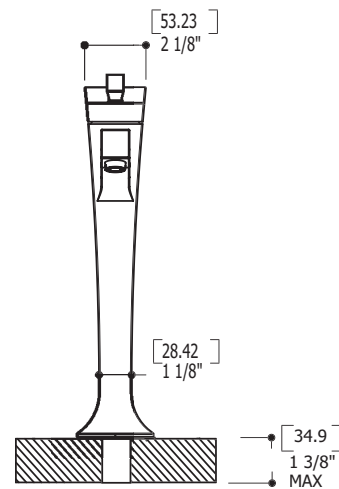

FEATURES

- Solid brass construction
- Single volume and temperature lever control
- Aerated water flow
- Press pop-up drain with overflow # ABDR00699
- Ceramic cartridge # ABCA01174
- 3/8" connection
- 18" stainless steel braided supply hose

SPECS AT LARGE

- Overall spout projection: 7 3/8" Flow rate: 2 gpm
- CC spout projection: 5 7/8" Mounting hole: 1 3/8"
- Total faucet height: 12 7/16" Counter depth: 1 3/8"

EXPLOSION PARTS