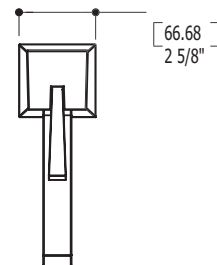

FEATURES

- Solid brass construction
- Single volume and temperature lever control
- Aerated water flow
- Press pop-up drain with overflow # ABDR00699
- Ceramic cartridge # ABCA01174
- 3/8" connection
- 18" stainless steel braided supply hose

SPECS AT LARGE

- Overall spout projection: 7 3/8" Flow rate: 2 gpm
- CC spout projection: 5 7/8" Mounting hole: 1 3/8"
- Total faucet height: 12 7/16" Counter depth: 1 3/8"

EXPLOSION PARTS