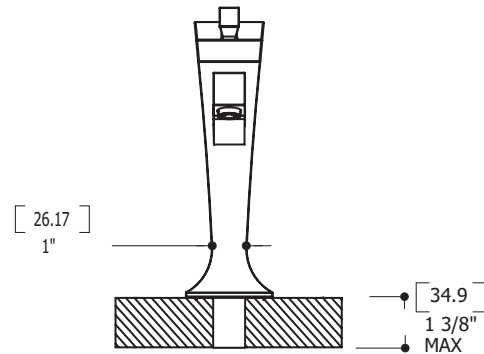

## FEATURES

- Solid brass construction
- Single volume and temperature lever control
- Aerated water flow
- Press pop-up drain with overflow # ABDR00699
- Ceramic cartridge # ABCA01174
- 3/8" connection
- 18" stainless steel braided supply hose

## SPECS AT LARGE

- |                                  |                       |
|----------------------------------|-----------------------|
| Overall spout projection: 6 1/4" | Flow rate: 2.2 gpm    |
| CC spout projection: 5"          | Mounting hole: 1 3/8" |
| Total faucet height: 8 3/4"      | Counter depth: 1 3/8" |