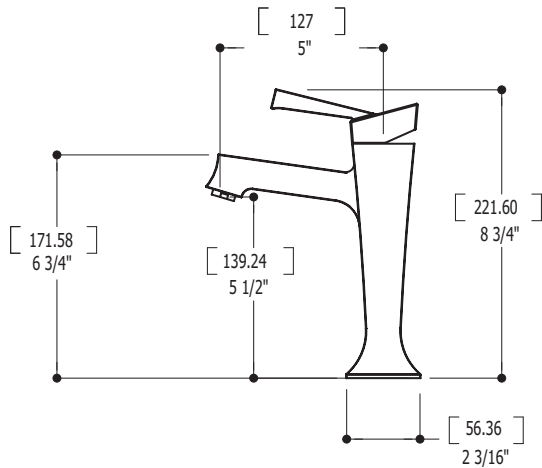

## FEATURES

- Solid brass construction
- Single volume and temperature lever control
- Aerated water flow
- Press pop-up drain with overflow # ABDR00699
- Ceramic cartridge # ABCA01174
- 3/8" connection
- 18" stainless steel braided supply hose

## SPECS AT LARGE

- |                                  |                       |
|----------------------------------|-----------------------|
| Overall spout projection: 6 1/4" | Flow rate: 2.2 gpm    |
| CC spout projection: 5"          | Mounting hole: 1 3/8" |
| Total faucet height: 8 3/4"      | Counter depth: 1 3/8" |