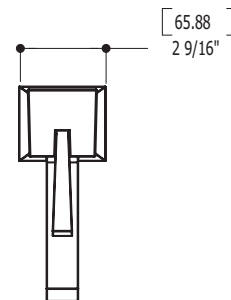

## FEATURES

- Solid brass construction
- Single volume and temperature lever control
- Aerated water flow
- Press pop-up drain with overflow # ABDR00699
- Ceramic cartridge # ABCA01174
- 3/8" connection
- 18" stainless steel braided supply hose

## SPECS AT LARGE

- |                                  |                       |
|----------------------------------|-----------------------|
| Overall spout projection: 6 1/4" | Flow rate: 2.2 gpm    |
| CC spout projection: 5"          | Mounting hole: 1 3/8" |
| Total faucet height: 8 3/4"      | Counter depth: 1 3/8" |