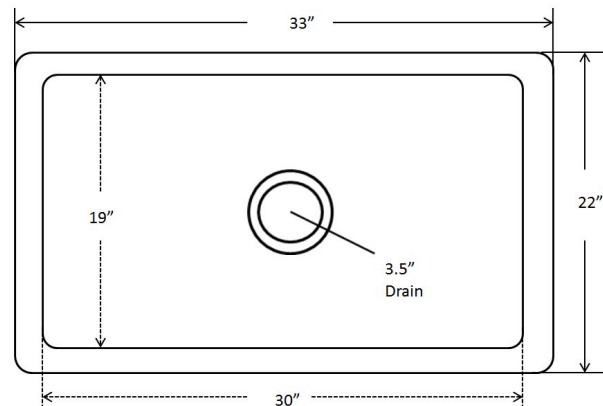

Quiroga Quiroga Hammered Brass

(Formally Hammered Brass Lucca)

Item: KSA-3322HPB

- Rectangular hand hammered brass
16 gauge
- Easy to clean and maintain
- Sound dampening panels and
coating to reduce noise
- Rigorously tested to ensure no
puddling or leaking
- Coordinating drain available
- Limited Lifetime Warranty

Dimensions:
Outer 33" x 22", 9" depth
Inner 30" x 19", 9" depth

For more information scan our QR code.
• iPhone open camera and hover over code click
on pop-up and it will redirect you
• Android download QR app Lighting QR and
follow instructions