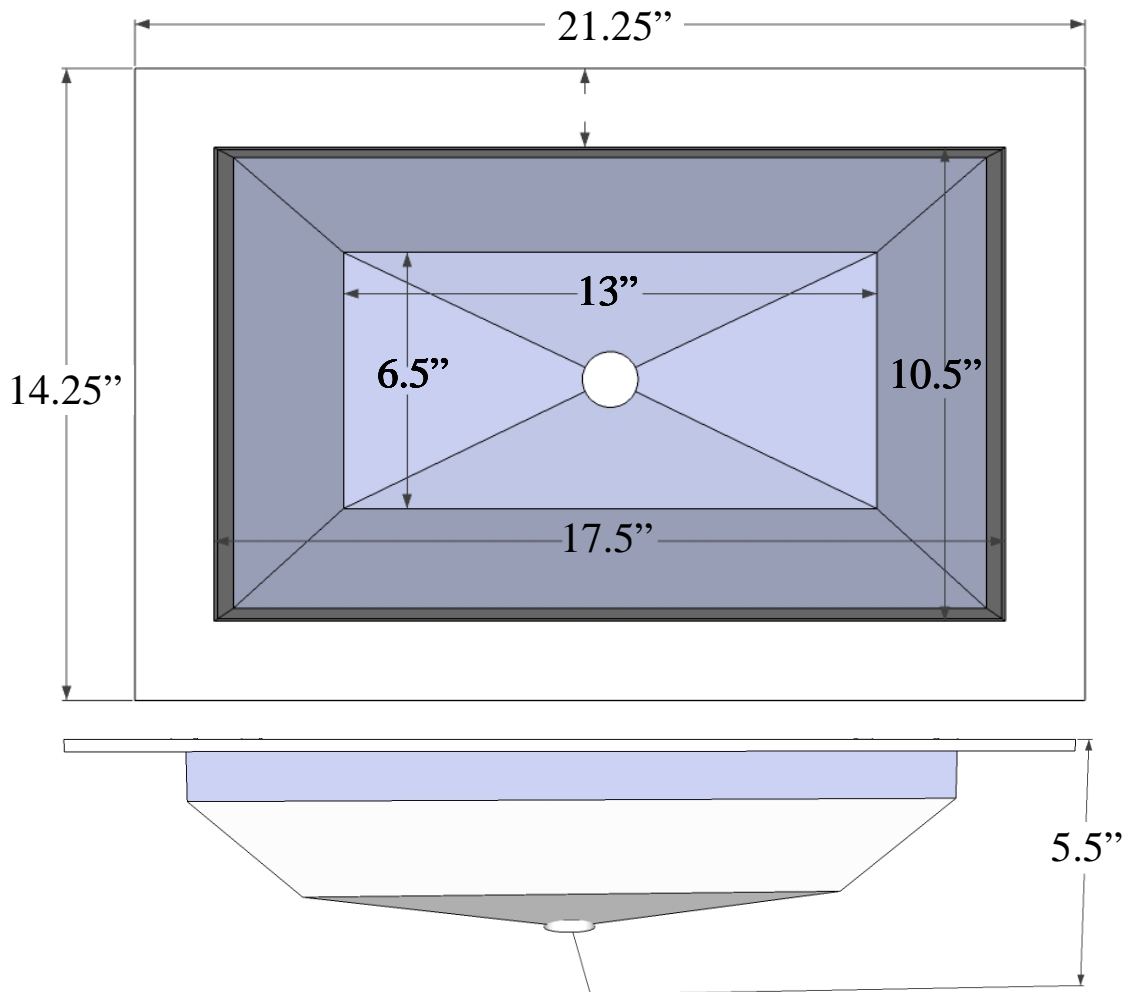

Description:

- Drop-In or Undermount
- Stainless Steel

Available Finishes:

SS	Satin Stainless Steel
PS	Polished Stainless Steel

Available Drains:

D004	Grid Strainer
D005	Lift and Turn
D006	Pop-up w/ horizontal lift rod
D101 - D604	Decorative Drain
D011- D017	Decorative Grid Strainer

DIMENSIONS WILL VARY. DO NOT use this sheet as a guide for countertop cuts.