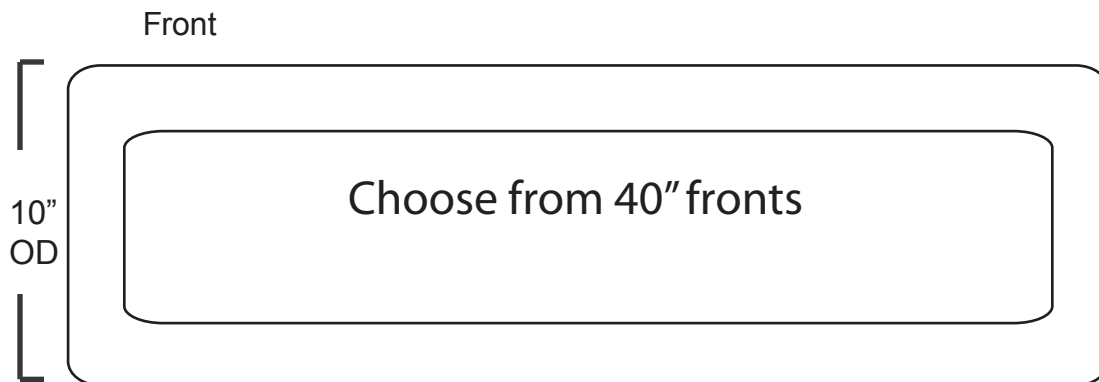

SS Chameleon34

Stainless Steel sinks are hand made and size may vary slightly do NOT cut your cabinets or counter until you receive your sink.