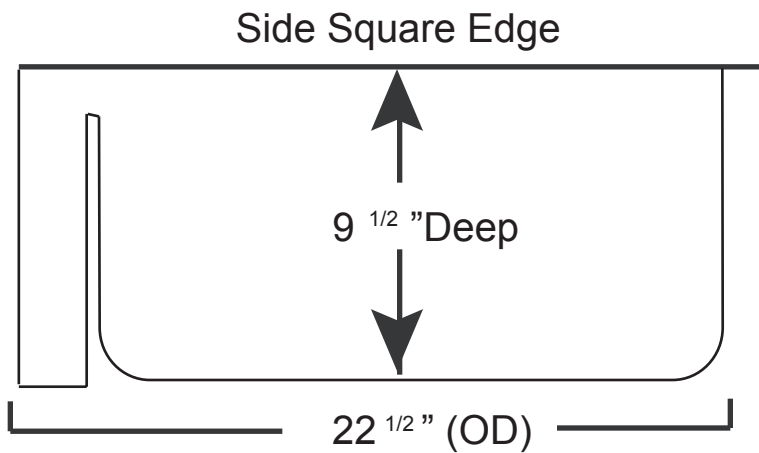

SS Chameleon34

Stainless Steel sinks are hand made and size may vary slightly do NOT cut your cabinets or counter until you receive your sink.