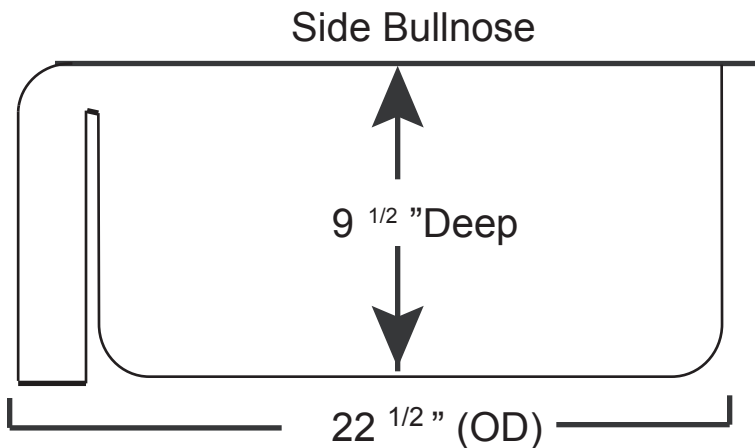

SS Chameleon34

Stainless Steel sinks are hand made and size may vary slightly do NOT cut your cabinets or counter until you receive your sink.