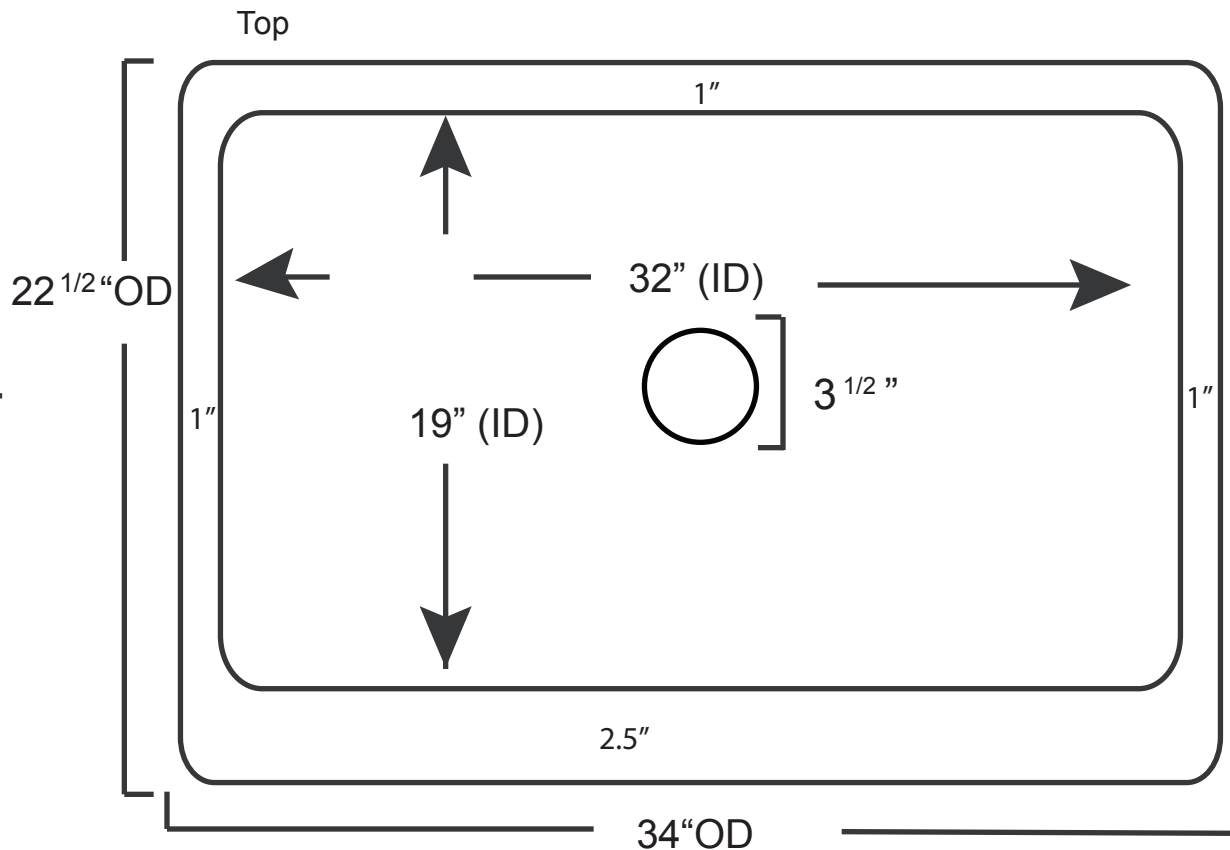

SS Chameleon34

Stainless Steel sinks are hand made and size may vary slightly do NOT cut your cabinets or counter until you receive your sink.